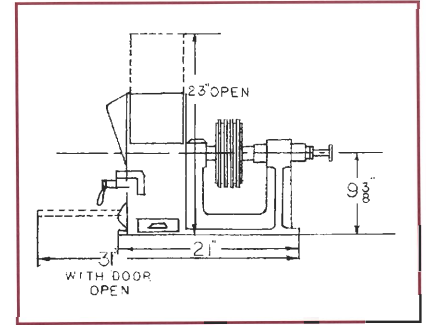

UA PULVERIZER