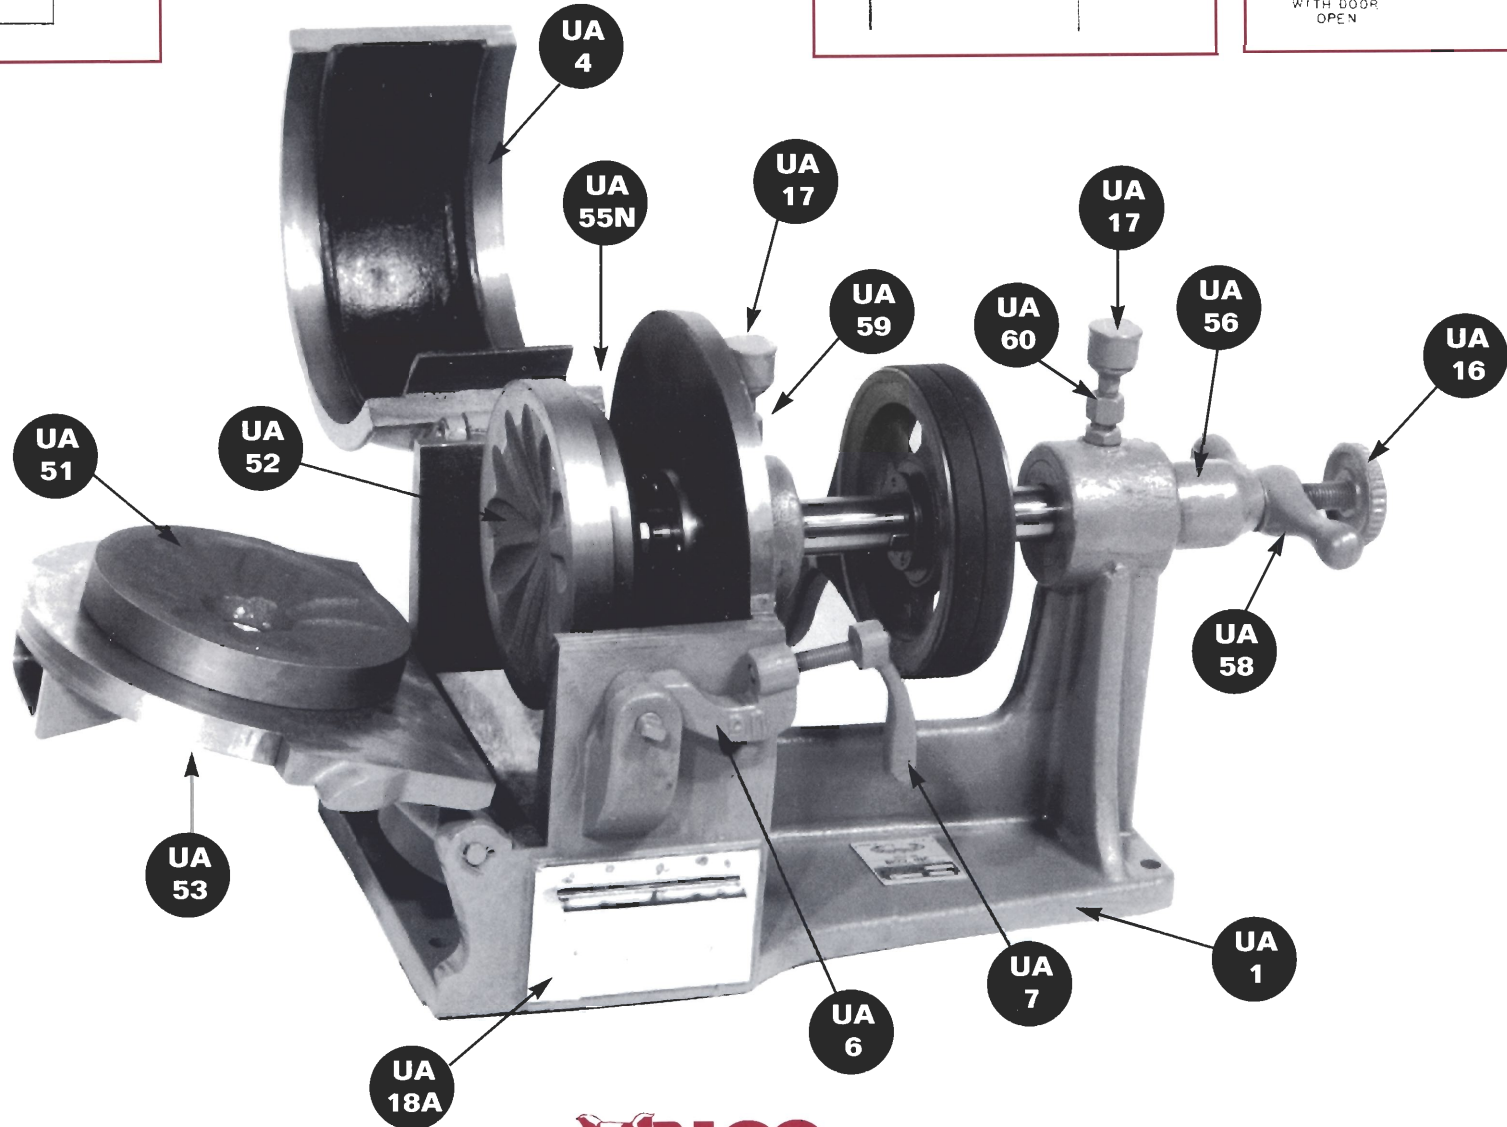

# UA PULVERIZER

Manufacturers of Petroleum and Mining Laboratory Test Equipment Since 1888

**BICO, INC.**  
 P.O. BOX 6339  
 BURBANK, CALIF. 91510, U.S.A. Cable BICOBRAUN

(213) 849-2179  
 (213) 842-7179

ALLOW  $1\frac{1}{2}$ " AROUND BASE

ELEC. MOTOR SPEED  
 1725 RPM-2HP FRAME  
 145 T -3 PH. 220-110

PULVERIZER SPEED 850 RPM

NOTE DO NOT TRY TO SCALE  
SCHEMATIC DRAWING -NOT TO SCALE

**BICO INC.**  
 BURBANK CALIFORNIA  
 UA PULVERIZER