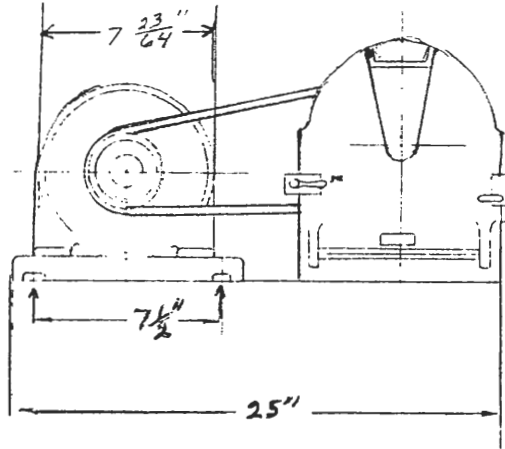

ALLOW  $1\frac{1}{2}$ " AROUND BASE

ELEC. MOTOR SPEED  
 1725 RPM-2HP FRAME  
 145 T -3 PH. 220-110

PULVERIZER SPEED 850 RPM

NOTE DO NOT TRY TO SCALE  
SCHEMATIC DRAWING -NOT TO SCALE

**BICO INC.**  
 BURBANK CALIFORNIA  
 UA PULVERIZER