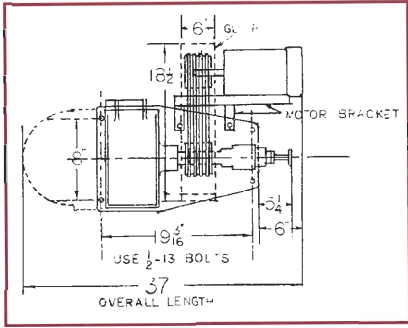

UA PULVERIZER